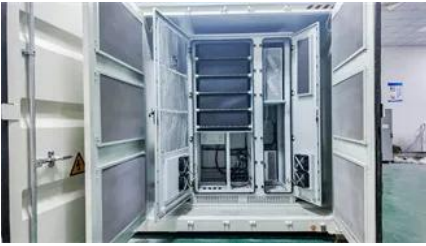

Discover the unmatched power of Bioenno Power's 12V LFP (LiFePO4) Batteries: Lightweight, durable, and backed by a 20-year warranty. Proudly assembled in the USA with comprehensive US-based

12V Lithium Iron Phosphate Battery Pack

12V Lithium Iron Phosphate Battery Pack (6Ah/10Ah/12Ah/18Ah/20Ah/30Ah/36Ah/50Ah/100Ah/150Ah/200Ah/300Ah) Individual pricing for large

12V 16Ah Lithium LiFePO4 Battery Deep Cycle, Built-in

Buy 12V 16Ah Lithium LiFePO4 Battery Deep Cycle, Built-in 16A BMS, for Power Wheels at Walmart

12V 16Ah IP67 Waterproof LiFePO4 Lithium Battery

Buy GoldenMate 12V 16Ah IP67 Waterproof LiFePO4 Lithium Battery for only $54.99 at Goldenmate Battery!

[LiFePO4 Batteries 12V Affordable Lithium Battery . Amped Outdoors](#)

16V 80Ah LiFePO4 Battery - Bluetooth - IP67 Waterproof - On board Charger Included! Amped Outdoors has the Longest Lasting Lithium (LiFePO4 Battery) Battery in the industry today per size. If

Lightweight 12V 16Ah Lithium Iron Phosphate Battery

Lightweight 12V 16Ah Lithium Iron Phosphate