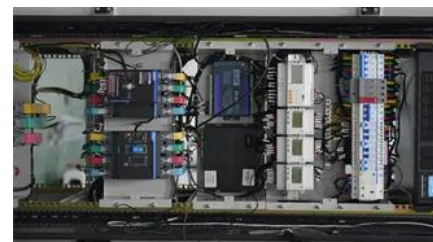

120-foot energy storage container for drone stations

What is energy storage container? SCU uses standard battery modules, PCS modules, BMS, EMS, and other systems to form standard containers to build large-scale grid-side energy