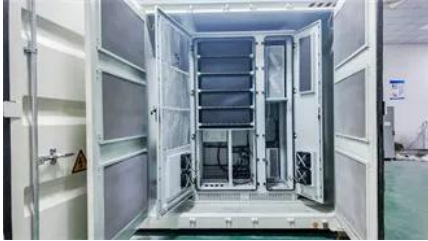

10kW outdoor telecom cabinet for hargesa mine