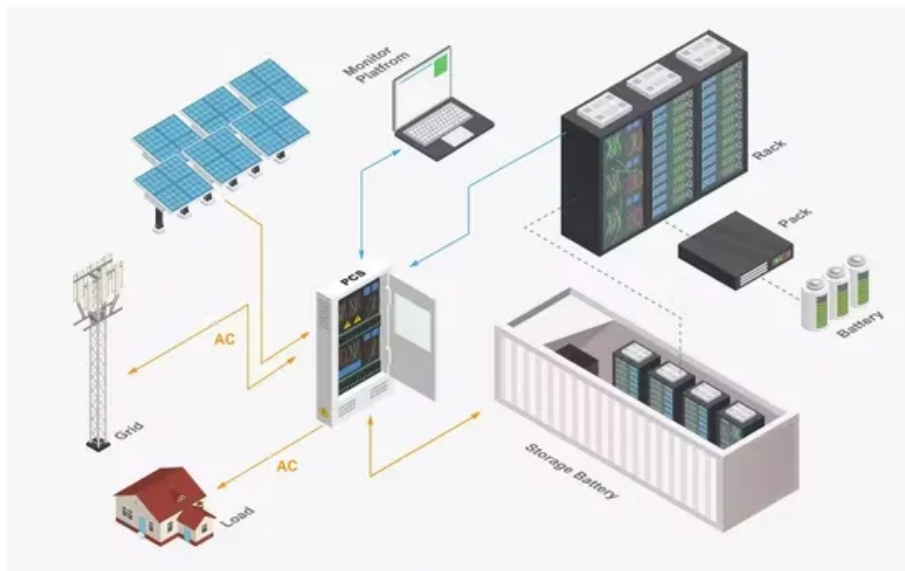

1 35 MW outdoor power supply

1 35 MW outdoor power supply

DJI Power Series outdoor power supply with up to 1kWh 2200W

The DJI Power series of outdoor power supply can be recharged via AC or using solar panels. They can be charged up to 80% of power in under 50 minutes, achieving a full charge in 70

1.35 mw solar outdoor power cabinet , etrailer

Find the perfect 1.35 mw solar outdoor power cabinet for your needs with our expertly curated selection, tailored to match your preferences.

[1 35 MW Outdoor Power Supply Industrial Solutions for Global Energy](#)

Need reliable large-scale power in harsh environments? The 1.35 MW outdoor power supply has emerged as a game-changer across mining operations, construction sites, and renewable energy

MEAN WELL Switching Power Supply Manufacturer

1MW 1000kW/3.5MWh 3500kWh Battery Energy Storage

The energy storage container contains environmental control, power distribution, fire protection, security, lighting, monitoring, etc. It has the characteristics of convenient installation and space saving.